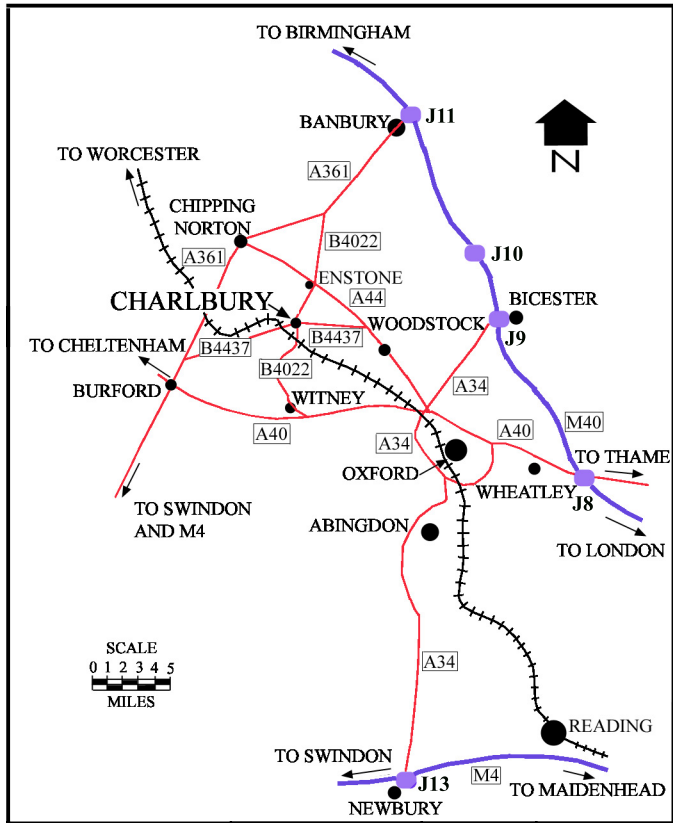

Upton House
 Market Street
 Charlbury
 Oxford OX7 3PJ
 United Kingdom
 t: +44(0)1608 810374
 f: +44(0)1608 810093
 e: info@blastlog.co.uk
 w: www.blastlog.co.uk

Directions:
 Blast Log Ltd are based at the GWP Consultants office in Charlbury. Market Street is one-way from the crossroads in the centre of the town, to the north-west. There are Visitor parking spaces at the front and rear of Upton House. Alternatively the free car park may be used at the Spendlove Centre (see left) which is four minutes walk from our office. On leaving the car park, turn right, then right again at the cross roads into Market Street. GWP Consultants and Blast Log Ltd is on the left-hand side opposite the Friends Meeting House .