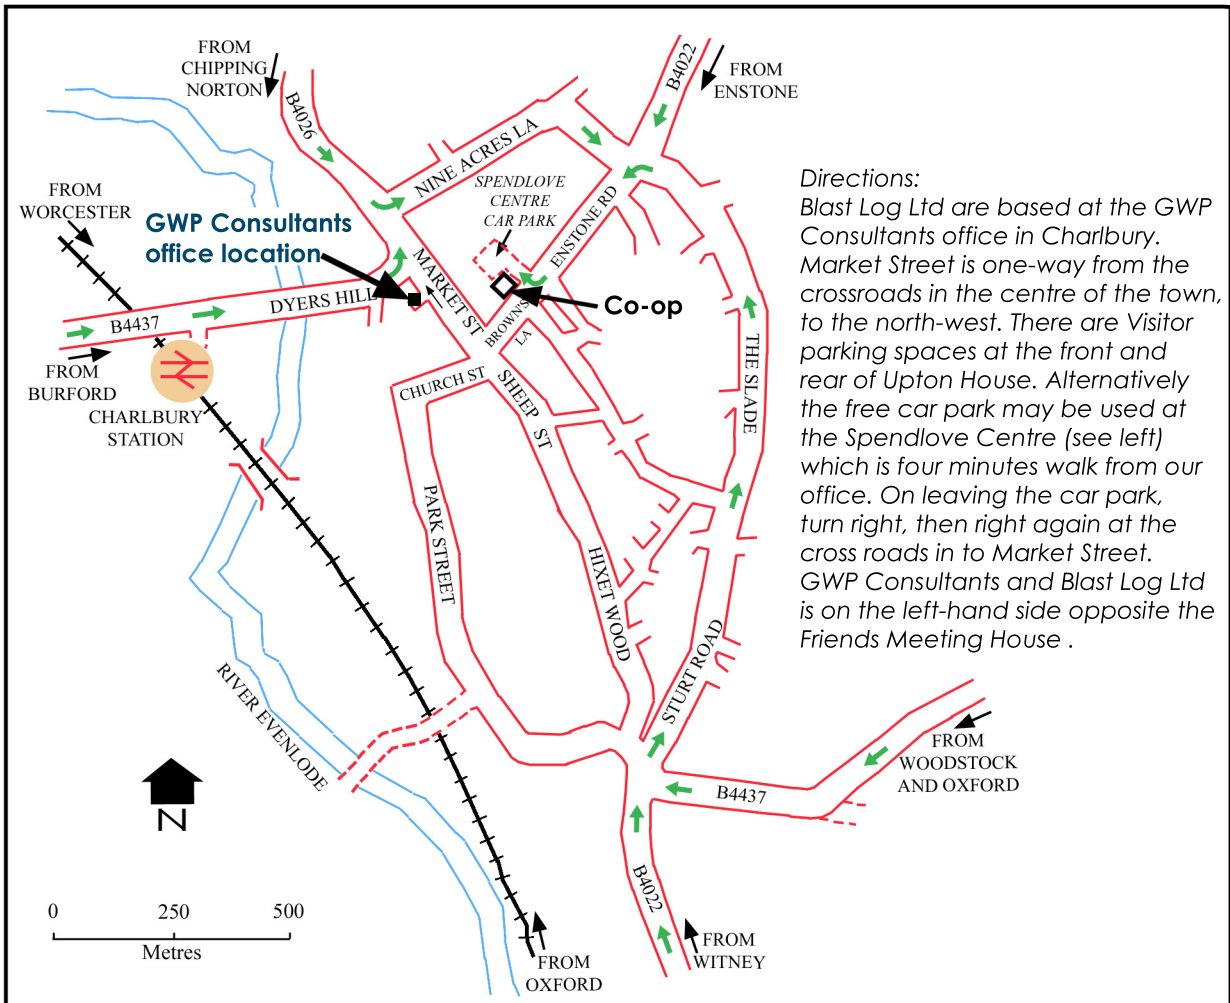

Upton House
 Market Street
 Charlbury
 Oxford OX7 3PJ
 United Kingdom
 t: +44(0)1608 810374
 f: +44(0)1608 810093
 e: info@blastlog.co.uk
 w: www.blastlog.co.uk

Directions:
 Blast Log Ltd are based at the GWP Consultants office in Charlbury. Market Street is one-way from the crossroads in the centre of the town, to the north-west. There are Visitor parking spaces at the front and rear of Upton House. Alternatively the free car park may be used at the Spendlove Centre (see left) which is four minutes walk from our office. On leaving the car park, turn right, then right again at the cross roads into Market Street. GWP Consultants and Blast Log Ltd is on the left-hand side opposite the Friends Meeting House .